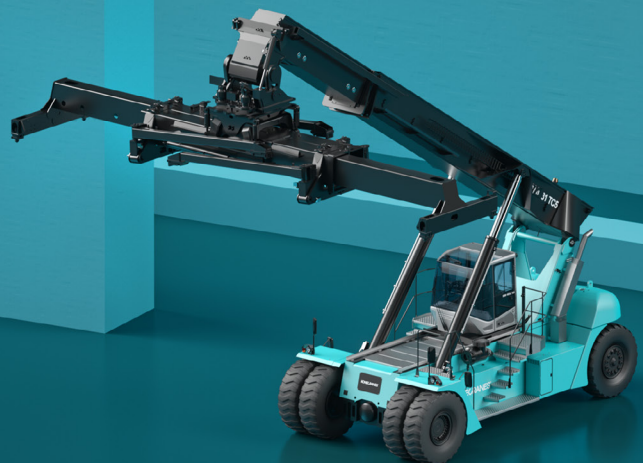

# KONECRANES RUNNING BOARD AND HANDRAIL UPGRADE SOLUTION

## ENHANCE SAFETY FOR YOUR OPERATORS AND TECHNICIANS.

The Konecranes running board and handrail upgrade solution ensures your operators and service technicians a secure working environment. While busy to handle maintenance work all around the equipment, they will always have some handrail to grab on. Easy to install, this solution has been studied and developed for all reach stacker models but different variations are available for other lift truck models as well.

## HOW KONECRANES RUNNING BOARD AND HANDRAIL UPGRADE SOLUTION WORKS.

Running board and handrail are mounted all around the walkable surfaces of the lift truck, allowing the operators and technicians to walk safely while carrying out maintenance and service activities, or simply during inspection checks.